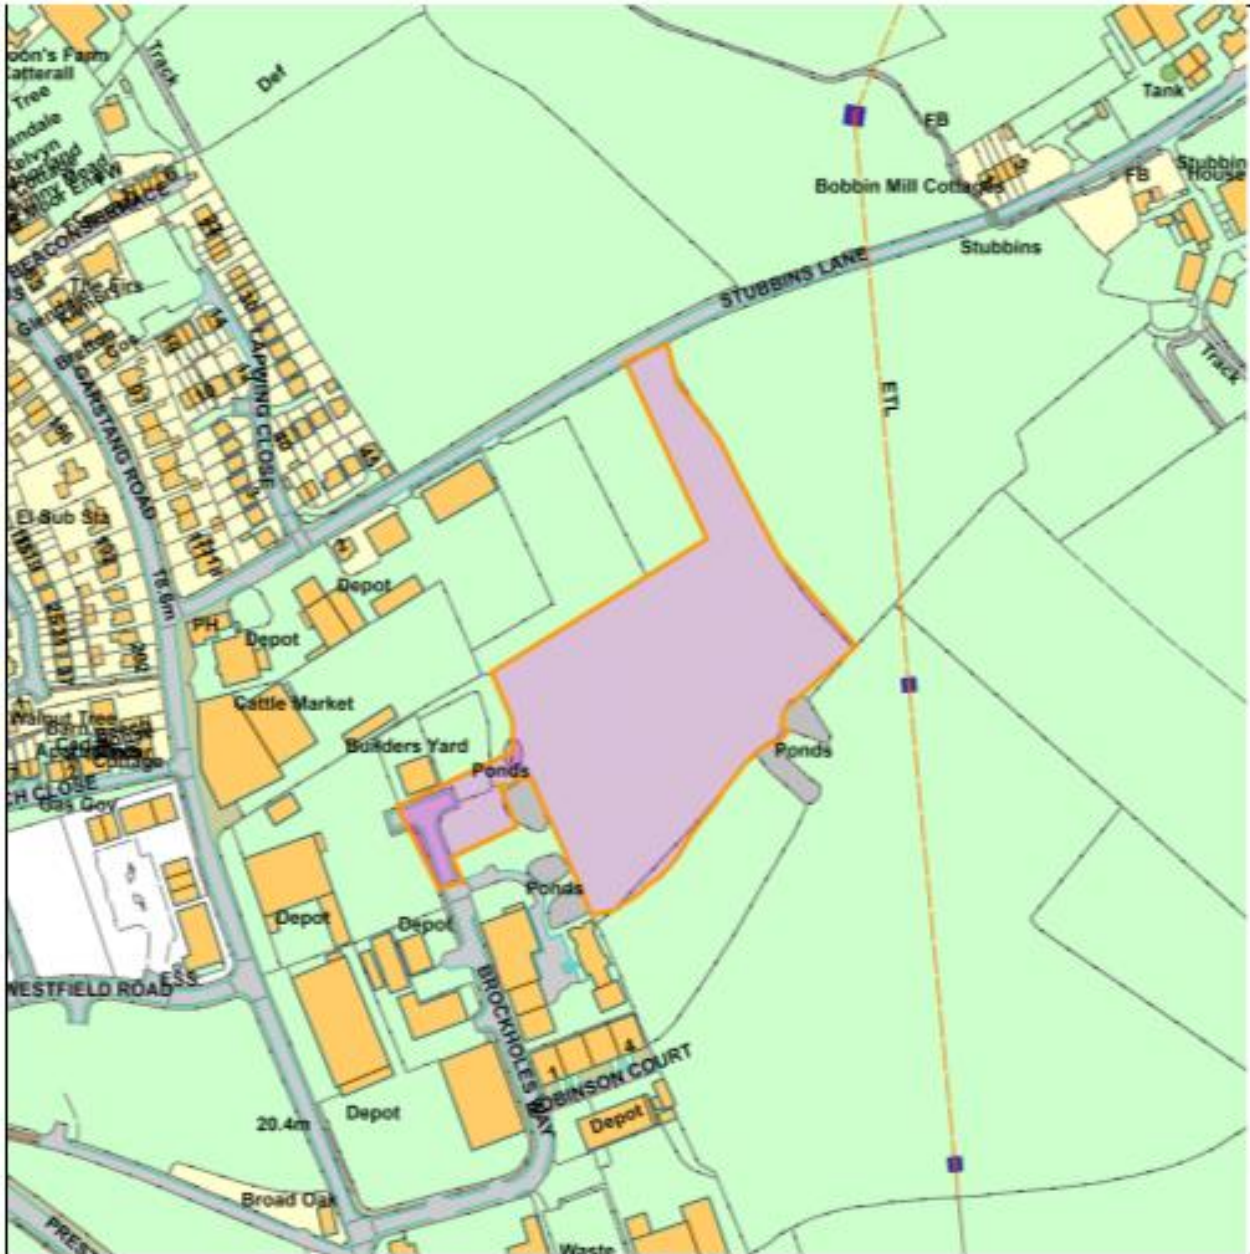

# Planning Committee

Land east of Brockholes Industrial Estate Claughton on Brock

Scale : 1:3453

Reproduced from the Ordnance Survey map with the permission of the Controller of Her Majesty's Stationery Office © Crown Copyright 2012.

Unauthorised reproduction infringes Crown Copyright and may lead to prosecution or civil proceedings.

Organisation	Wyre Council
Department	Planning Department
Comments	Item 2
Date	09 December 2021
S LA Number	100018720